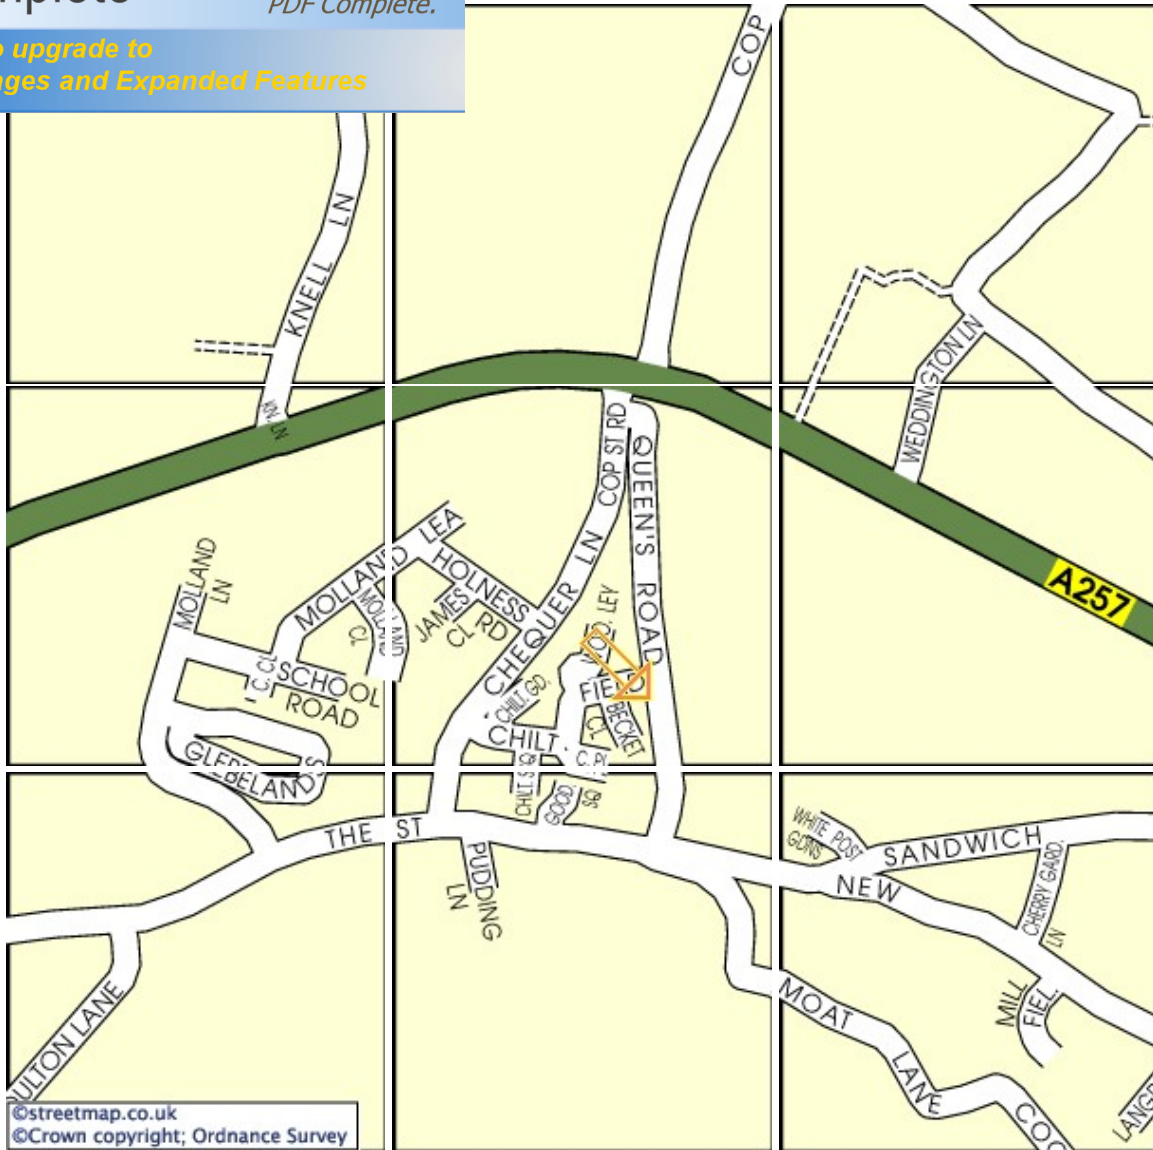

[Click Here to upgrade to Unlimited Pages and Expanded Features](#)

From Sandwich/Deal/Thanet:

- Take the A257 towards Canterbury
- Go past the first left hand turning signed to Ash village
- Take the second left hand turning signed to Ash village – Chequer Lane
- Almost immediately turn left onto Queens Road
- Follow the road along past Ash Recreation ground on your left
- Ash village hall is on the right hand side, just past the right hand turning signed Chiltern Field
- Ash village hall has a small car park to the front and back of the building.